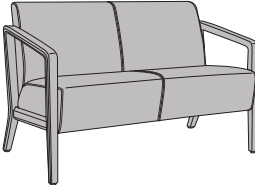

Modena Collection

MDALNX

Number of Seats

11
Single

21
Love Seat

31
Sofa

Arm Style
(Optional)

UP*
Upholstered Arm Panels

Notes

* Available in Single Seater only