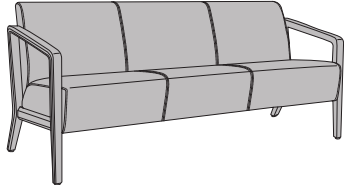

Modena Collection

MDALNX

Number of Seats

11
Single

21
Love Seat

31
Sofa

Arm Style
(Optional)

UP*
Upholstered Arm Panels

Notes

* Available in Single Seater only