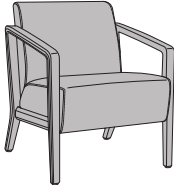

Modena Collection

MDALNX

Number of Seats

11
Single

21
Love Seat

31
Sofa

Arm Style
(Optional)

UP*
Upholstered Arm Panels

Notes

* Available in Single Seater only